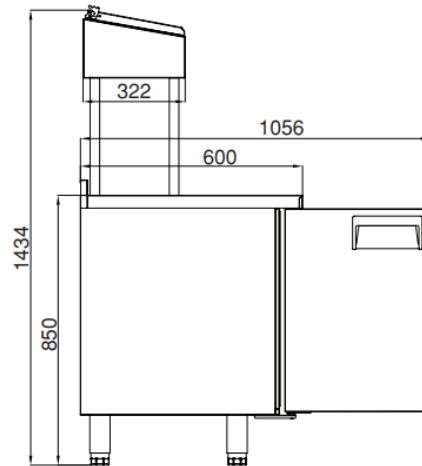

TECHNICAL DATA SHEET

NEW CONDENSER SYSTEM

Stayclear condenser

SAVING ENERGY

Eco friendly, HFC – free polyurethane insulation providing low energy consumption

EVAPARATOR DOES NOT SNOW THROUGH HOT GAS DEFROST

PERFECT COOLING SYSTEM

More efficient air circulation with one piece evaporator

EXTRA INTERNAL VOLUME

Easy to use and extra internal volume by the help of the horizontally positioned evaporator

MAKE-UP SERIES AIM 206M3